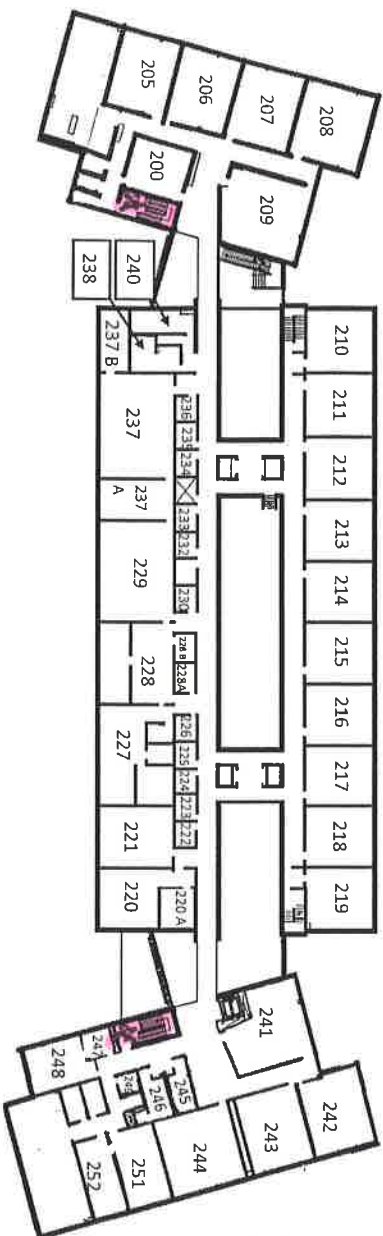

Plumley Complex Temporary Directory

Second Floor

Bell Road

* Areas of Rescue

Floyd Ave

Person/Office/Purpose	Room Number
Student Lounge	200
Classroom	205
Classroom	206
Classroom	207
Classroom	208
Classroom	209
Classroom	210
Classroom	211

Person/Office/Purpose	Room Number
Classroom	212
Classroom	213
Classroom	214
Classroom	215
Classroom	216
Classroom	217
Classroom	218
Classroom	219
Pattina Keniston	220 A
Educational Interpretation Lab	220
Surgical Tech Classroom	221
Lactation Room	222
Interfaith/Spiritual Room	223
Alisa Poolley	224
Angie Christian	225
Surgical Tech Lab	227
Interdisciplinary Prep	228
Barb Seaton	228 A
Interdisciplinary Lab	228 B
Interdisciplinary Lab	229
Physical Science, Engineering, & Applied Technology Adjunct	230
Eileen Bush	232
Melissa Barlett	233
Lindsey Geary	234
Athletics, Physical Education, & Recreation Adjunct	235
Biology/A&P Lab	236
Biology/A&P Lab	237
Biology/A&P Prep	237 A
Biology/A&P Storage	237 B
Men's Restroom	238
Women's Restroom	240
Collaborative Classroom	241
Computer Lab	242
Computer Lab	243
Cybersecurity Computer Lab	244
Men's Restroom	245
Women's Restroom	246
Access VR Office	247
Classroom	248
Gender Neutral Restroom	249
CollegeWorks Classroom	251
CollegeWorks Office	252